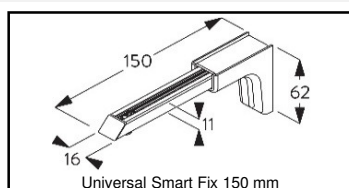

100617502	Mini hanger white	142
100617501/ 11/ 03	Mini hanger silver/ matt white/ black	149
100617505/ 07/ 08/ 15	Mini hanger antique bronze/ bronze/ charcoal/ taupe	156
101166800	Top fix bracket white	225
101166803/ 04/ 06/ 07/	Top fix bracket silver/ antique bronze/ bronze/ charcoal	308
101166811/ 16/ 15	Top fix bracket matt white/ black/ taupe	308

Tillbehör		
6141	Fäste för vinkel till Metropole	41
10492	Skruv M4x8 till 6141 för smart fix och square smart fix	3,35
11131	Skruv M4x6 till universal smart fix	2,93
11127	Skruv M4x10 till universal smart fix	1,59
11148	Mutterset, universal smart fix vid montage av dubbla skenor	8,45
6151	Ceiling support till Universal Smart Fix vid montage av dubbla skenor krävs 2st	98