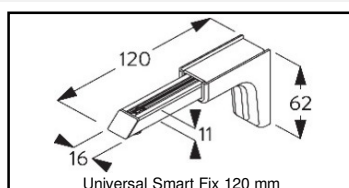

100617502	Mini hanger white	142
100617501/ 11/ 03	Mini hanger silver/ matt white/ black	149
100617505/ 07/ 08/ 15	Mini hanger antique bronze/ bronze/ charcoal/ taupe	156
101166800	Top fix bracket white	225
101166803/ 04/ 06/ 07/	Top fix bracket silver/ antique bronze/ bronze/ charcoal	308
101166811/ 16/ 15	Top fix bracket matt white/ black/ taupe	308

Tillbehör		
6141	Fäste för vinkel till Metropole	41
10492	Skruv M4x8 till 6141 för smart fix och square smart fix	3,35
11131	Skruv M4x6 till universal smart fix	2,93
11127	Skruv M4x10 till universal smart fix	1,59
11148	Mutterset, universal smart fix vid montage av dubbla skenor	8,45
6151	Ceiling support till Universal Smart Fix vid montage av dubbla skenor krävs 2st	98