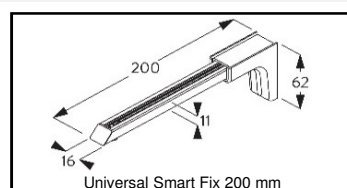

100617502	Mini hanger white	142
100617501/ 11/ 03	Mini hanger silver/ matt white/ black	149
100617505/ 07/ 08/ 15	Mini hanger antique bronze/ bronze/ charcoal/ taupe	156
101166800	Top fix bracket white	225
101166803/ 04/ 06/ 07/	Top fix bracket silver/ antique bronze/ bronze/ charcoal	308
101166811/ 16/ 15	Top fix bracket matt white/ black/ taupe	308

Tillbehör		
6141	Fäste för vinkel till Metropole	41
10492	Skruv M4x8 till 6141 för smart fix och square smart fix	3,35
11131	Skruv M4x6 till universal smart fix	2,93
11127	Skruv M4x10 till universal smart fix	1,59
11148	Mutterset, universal smart fix vid montage av dubbla skenor	8,45
6151	Ceiling support till Universal Smart Fix vid montage av dubbla skenor krävs 2st	98